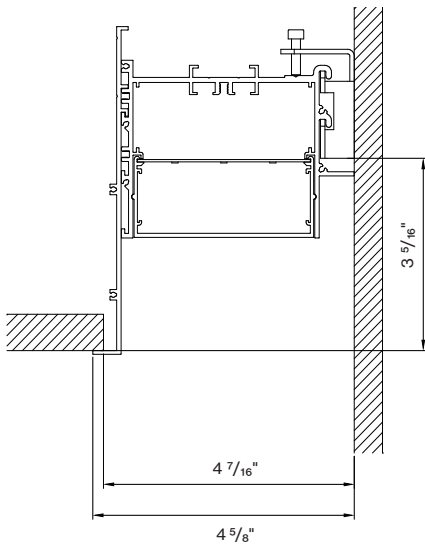

#### 4" REGRESSED

DIMENSIONS

**BASO 4.0 PERIMETER**

trimless flush

please see BASO 4.0 PERIMETER mounting instructions for 3" and 4" regressed dimensions

with trim flush

please see BASO 4.0 PERIMETER mounting instructions for 3" and 4" regressed dimensions