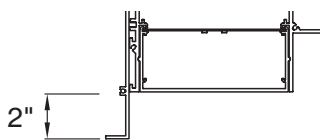

Technical data

	SIZE TYPE	LED COLOR TEMPERATURE	INPUT WATTS	DELIVERED LM TOTAL	LIGHT DISTRIBUTION	DELIVERED LM DIRECT	DELIVERED LM INDIRECT	OPTICAL EFFICIENCY	LUMINAIRE EFFICACY
BASO DIRECT									
e LED									
	4' linear	35K	18W	2000lm	100% down	500lm/ft	-	74%	111lm/W
	6' linear		27W	3000lm					
	8' linear		36W	4000lm					
e² LED									
	4' linear	35K	36W	3800lm	100% down	955lm/ft	-	74%	106lm/W
	6' linear		54W	5700lm					
	8' linear		72W	7600lm					

Perimeter depth

field adjustable

2" REGRESSED