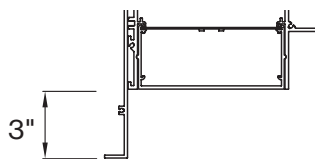

3" REGRESSED