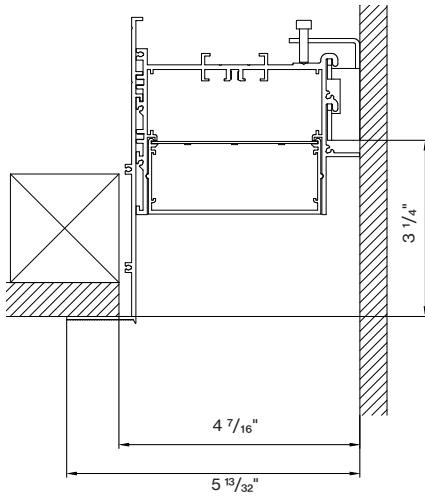

#### 4" REGRESSED

DIMENSIONS

**BASO 4.0 PERIMETER**

trimless flush

please see BASO 4.0 PERIMETER mounting instructions for 3" and 4" regressed dimensions

with trim flush

please see BASO 4.0 PERIMETER mounting instructions for 3" and 4" regressed dimensions