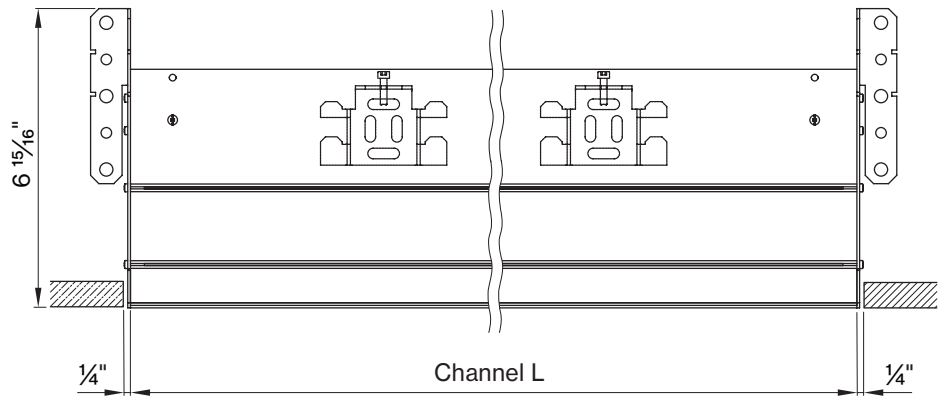

#### 4" REGRESSED

DIMENSIONS

**BASO 4.0 PERIMETER**

trimless flush

please see BASO 4.0 PERIMETER mounting instructions for 3" and 4" regressed dimensions

with trim flush

please see BASO 4.0 PERIMETER mounting instructions for 3" and 4" regressed dimensions