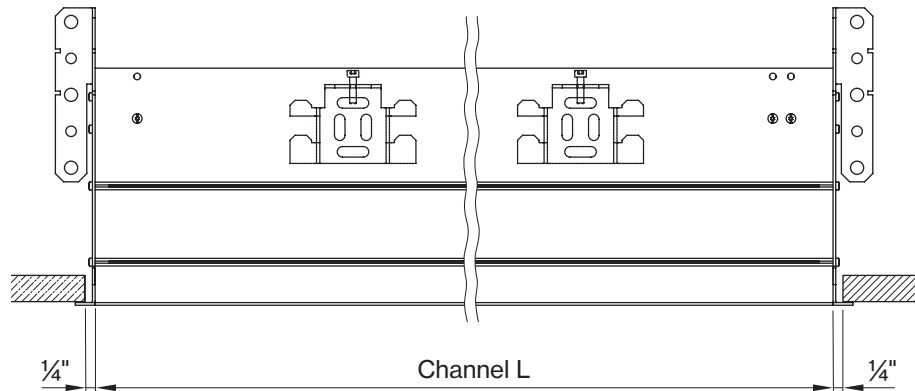

#### 4" REGRESSED

DIMENSIONS

**BASO 4.0 PERIMETER**

trimless flush

please see BASO 4.0 PERIMETER mounting instructions for 3" and 4" regressed dimensions

with trim flush

please see BASO 4.0 PERIMETER mounting instructions for 3" and 4" regressed dimensions